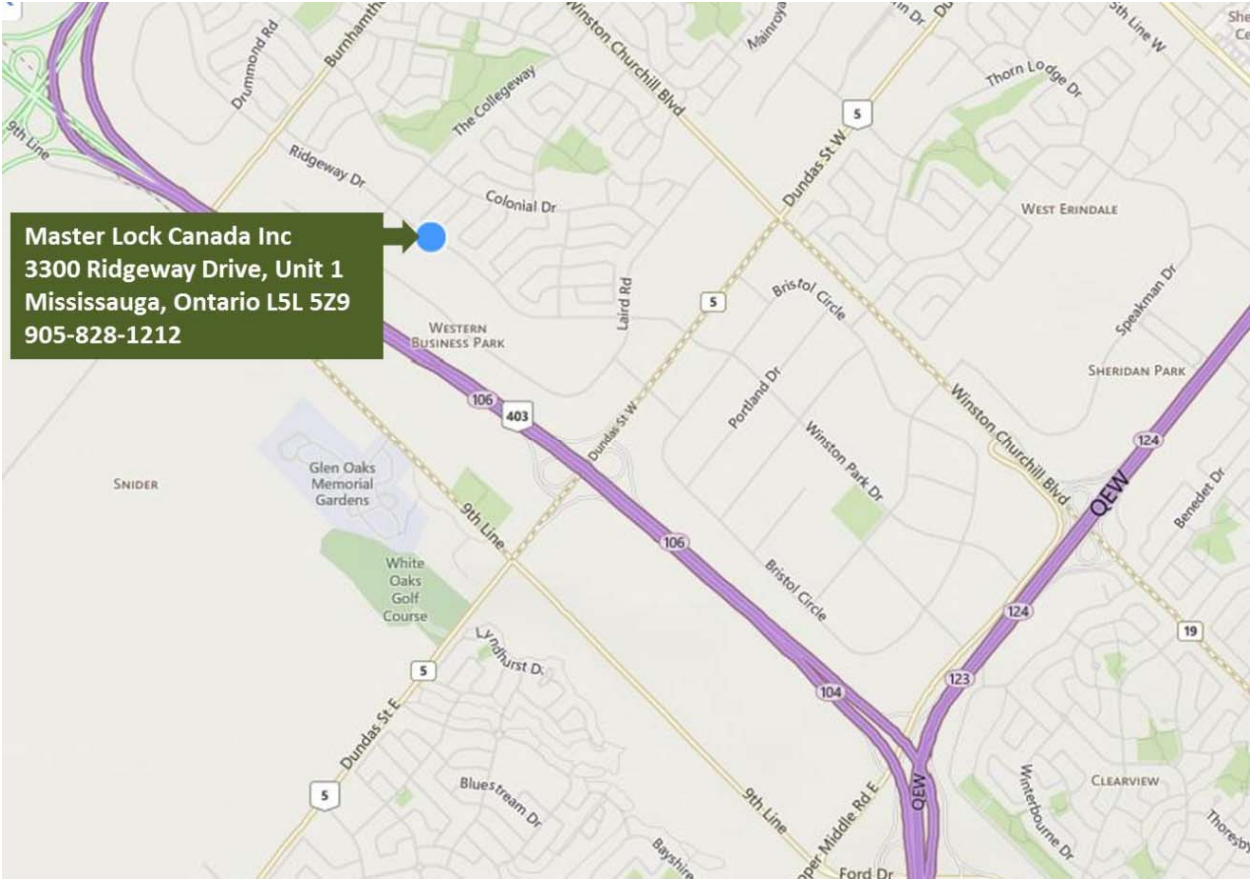

MASTER LOCK CANADA

Master Lock Canada Inc
3300 Ridgeway Drive, Unit 1
Mississauga, Ontario L5L 5Z9
905-828-1212