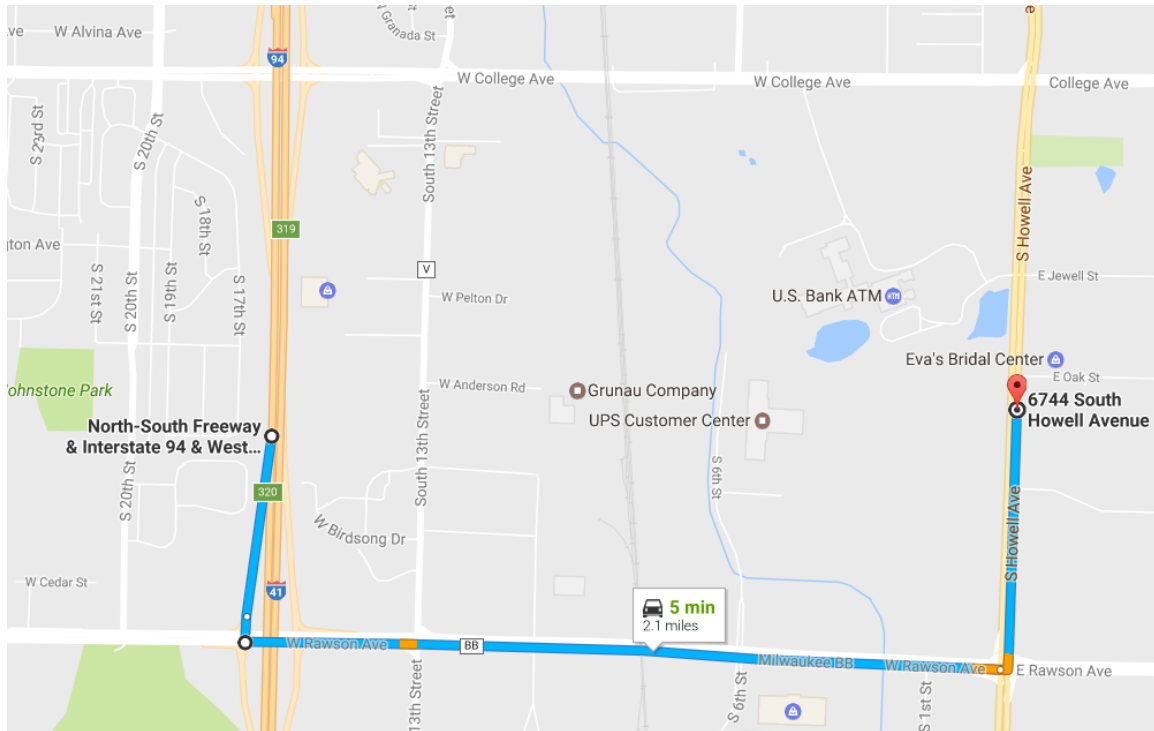

The **Master Lock** Company

Property. People. Life.

Master Lock Company LLC
Corporate Headquarters
6744 S. Howell Avenue
Oak Creek, WI 53154
(414) 571-5625

If you are coming from the North:

Take I-94 South to Rawson Avenue (Exit 320). Turn left (East) on Rawson Avenue and drive to Howell Avenue (Hwy. 38). Turn left (North) on Howell Avenue and travel for 0.8 miles. Turn right into our driveway. Visitor parking available near the front of the building.

If you are coming from the South:

Take I-94 North to Rawson Avenue (Exit 320). Turn right (East) on Rawson Avenue and drive to Howell Avenue (Hwy. 38). Turn left (North) on Howell Avenue and travel for 0.8 miles. Turn right into our driveway. Visitor parking available near the front of the building.