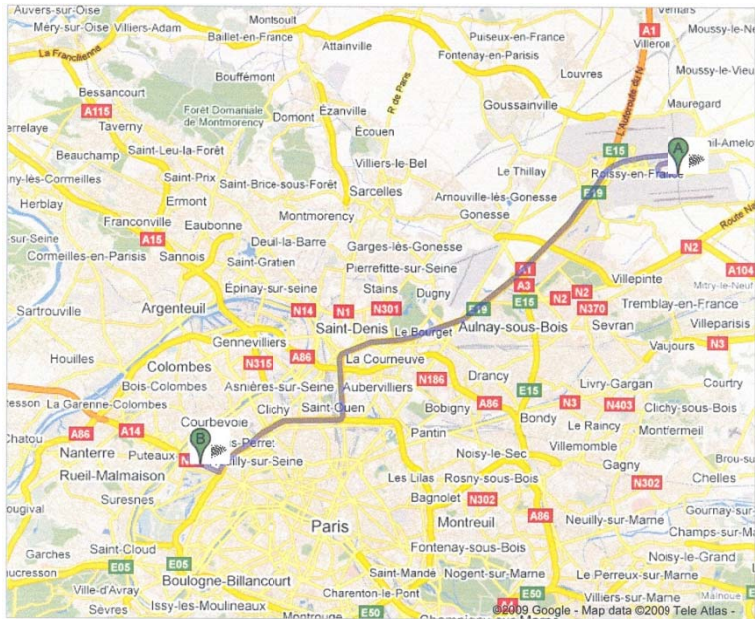

From Charles de Gaulle Airport, Paris to Master Lock Europe office – 131 Avenue Charles de Gaulle, Neuilly-sur-Seine, 92200

Paris-Charles de Gaulle Airport, 95700 Roissy-en-France  
Paris-Charles de Gaulle Airport, 95700 Roissy-en-France, Roissy-en-France, Île-de-France

1. Head west 7.7 km
2. Merge onto A1 via the ramp to Saint-Denis/Cergy/Pontoise/Paris-Centre 16.3 km  
Speed cameras begin in 9.9 km
3. Take the exit toward Rouen/Périphérique 0.3 km  
O
4. Merge onto Boulevard Périphérique 6.0 km
5. Exit onto Avenue Charles de Gaulle/N13 1.7 km  
toward La Défense
6. Slight right at Avenue Charles de Gaulle 0.4 km
7. Turn left at Avenue Charles de Gaulle/D16 52 m
8. Turn left to stay on Avenue Charles de Gaulle/D16 14 m
9. Turn left to stay on Avenue Charles de Gaulle/D16 0.6 km  
Continue to follow Avenue Charles de Gaulle  
Destination will be on the right

32.9 km – about 30 mins